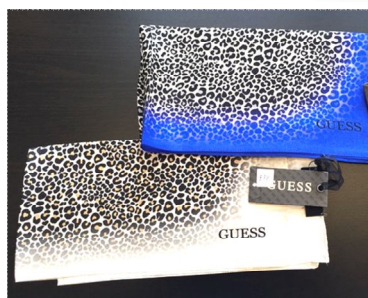

Maxi Collection - Milano

GUESS

MAXI COLLECTION SRL

Via Rubattino 94 A 20134 Milano Tel+39(0)226416497 +39(0)2.21711995

Showroom: Monday-Friday 9-13 14-18 h.

www.maxicollection.com